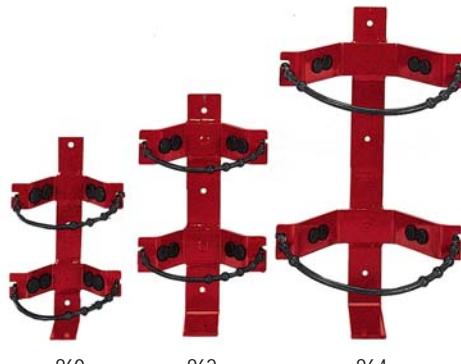

Brackets

& Accessories

Wall Hanger Brackets

Model 883
Two Point Support Wall
Bracket for Halotron I
Models 397 & 398

Bracket Adapters

Vehicle / Marine and Heavy Duty Vehicle (5 lb.) Brackets

Vehicle / Marine / Aviation Brackets

Heavy Duty Box Type Vehicle Brackets (Red Brackets are Galvanized)

Heavy Duty
Dolly Cart

859

Heavy Duty Rubber Strap Brackets

"I" Beam Brackets Exterior

868 - 6", 8", 10", 12"

Interior

872 - 6" to 8", 10" to 12"